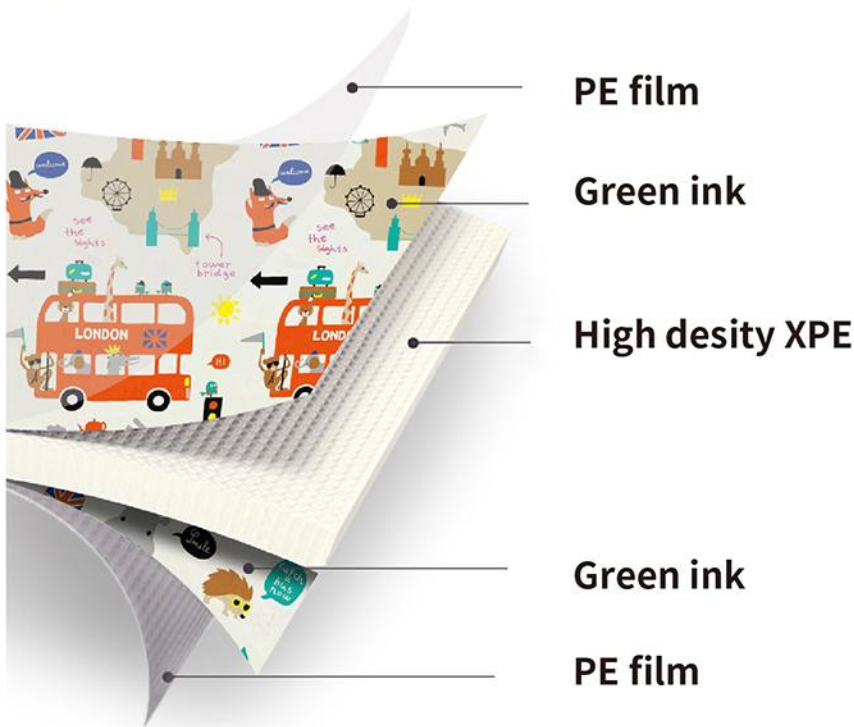

XPE Folding Mat

Food grade safety baby mat

Sizes	150x200cm 180x200cm
-------	---------------------

Note: OEM order, Customized design, Customized size etc. are available.

XPE Mat Structure

Small volume after folding, Easy to store, Save Space